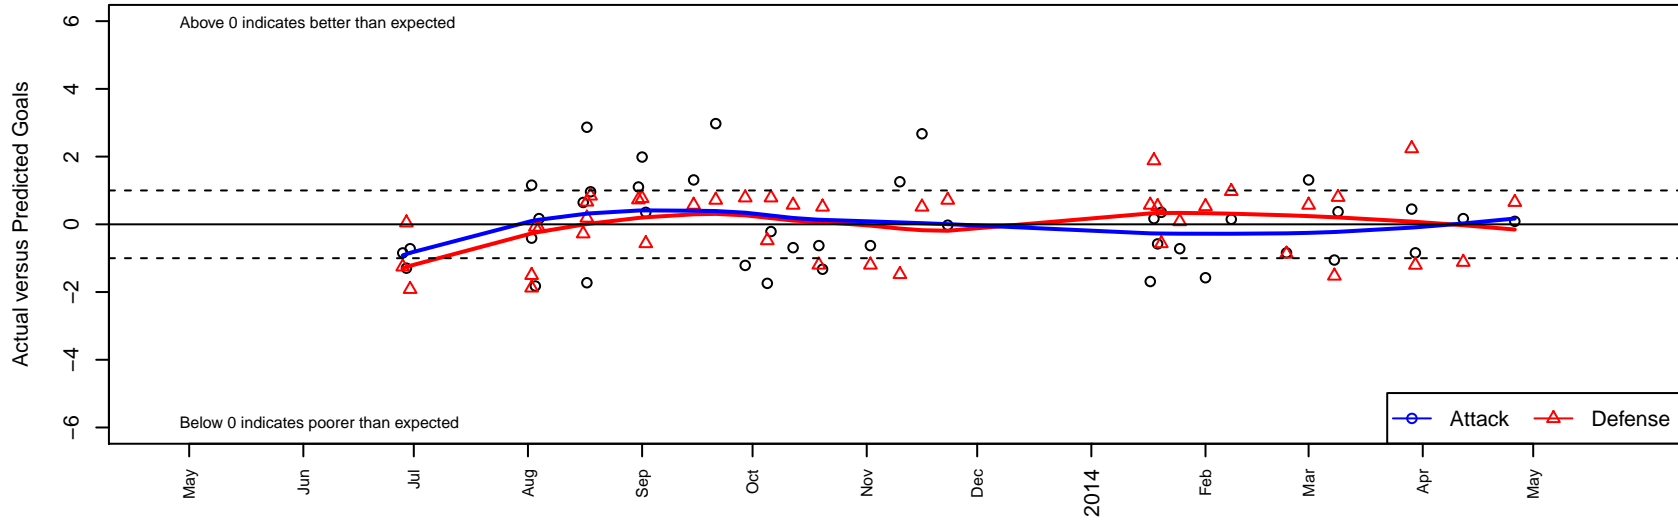

Labor Day Cup GU14

RCL G99 Div 4

PacNW Winter Classic Premier II U14

Spr RCL G99 Div 3

Challenge Cup G99 Division 1 – Challenge 1

NWN Blue G99

Dots are actual minus expected GF (blue circles) and GA (red triangles).
Blue line is smoothed change in attack strength. Red is smoothed change in defense strength.